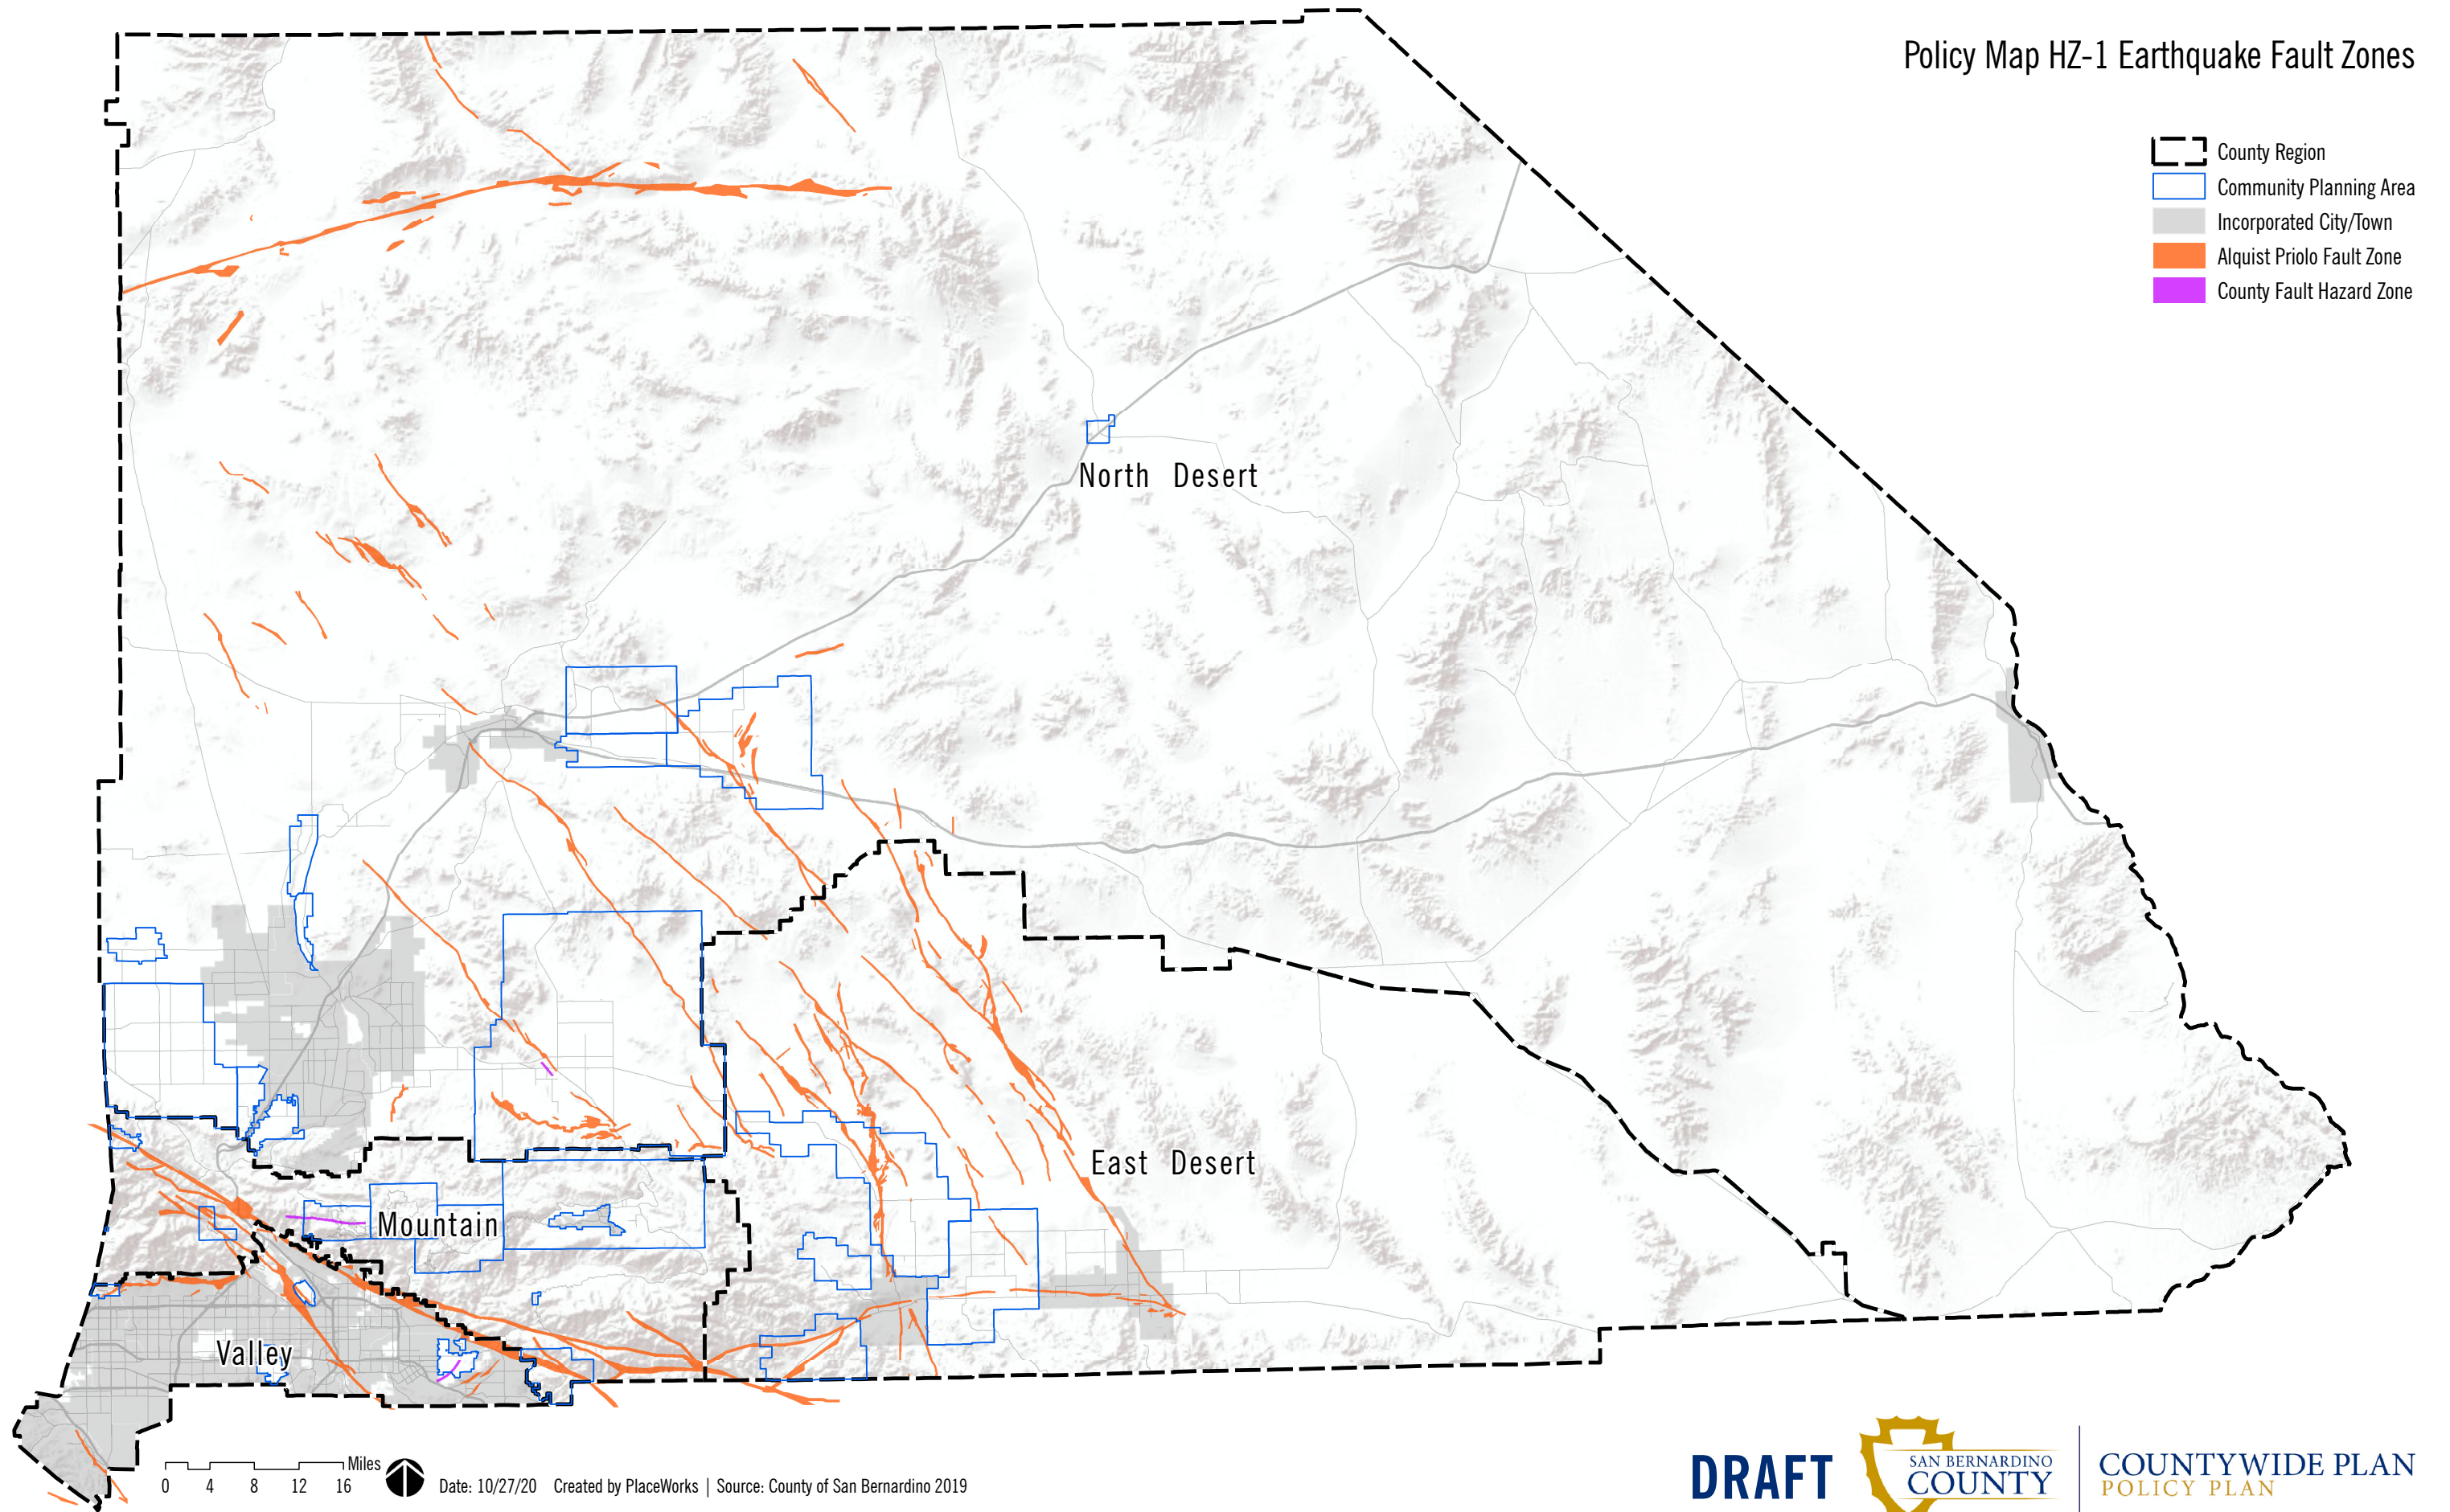

Policy Map HZ-1 Earthquake Fault Zones

0 4 8 12 16 Miles
Date: 10/27/20 Created by PlaceWorks | Source: County of San Bernardino 2019

DRAFT

COUNTYWIDE PLAN
POLICY PLAN